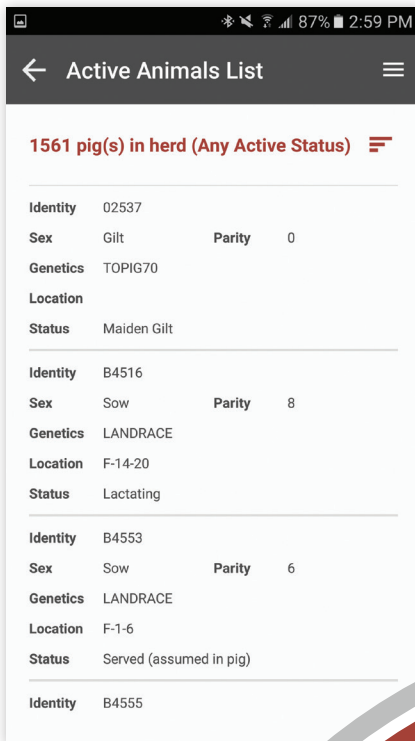

PigCHAMP [®] Mobile

For **Android™** and **iPhone® / iPad®**

The PigCHAMP Mobile Application allows for remote data entry of PigCHAMP Reproductive information while providing reporting functionality and validation to users. This phone or tablet app, allows users to interact directly with PigCHAMP Online via an internet connection.

All of the data you would generally record in the PigCHAMP computer application can now be easily entered into the PigCHAMP Mobile App. This gives you the convenience of not just data entry, but reports such as active animal lists, sows due for attention, and more.