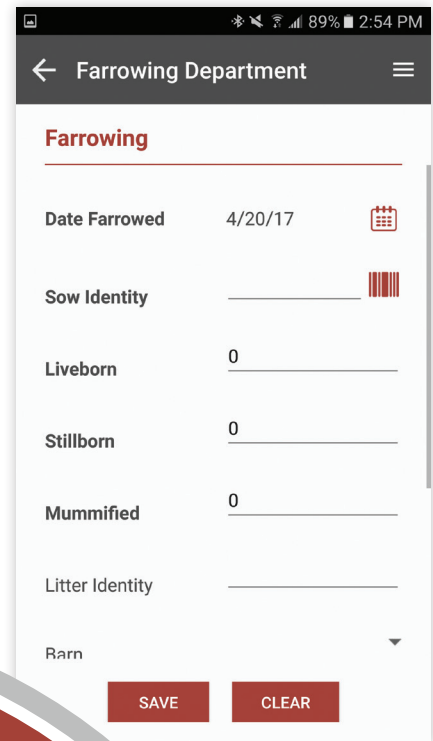

PigCHAMP [®] Mobile

For **Android™** and **iPhone® / iPad®**

The PigCHAMP Mobile Application allows for remote data entry of PigCHAMP Reproductive information while providing reporting functionality and validation to users. This phone or tablet app, allows users to interact directly with PigCHAMP Online via an internet connection.

All of the data you would generally record in the PigCHAMP computer application can now be easily entered into the PigCHAMP Mobile App. This gives you the convenience of not just data entry, but reports such as active animal lists, sows due for attention, and more.