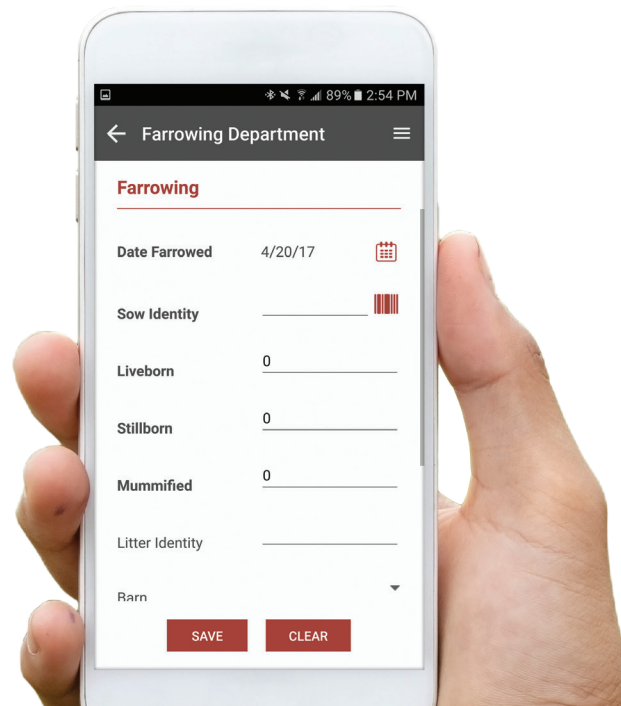

# PigCHAMP <sup>></sup> Mobile

THE POWER OF KNOWLEDGE

The **PigCHAMP Mobile** app allows for real-time reproductive data input through any mobile device, while providing basic reporting functionality and validation to users to help minimize data entry errors. **PigCHAMP Online** or **Client Hosted Application** users can access their farm data on a phone or tablet via a strong internet connection or through the intermittent mode, allowing the use of the app in areas with limited internet capabilities and stores data on the device until internet is restored.

Intermittent mode is NOT available for iOS devices.

## FEATURES

- › In-barn data validation
- › Optional intermittent connectivity
- › Bluetooth-enabled RFID function
- › Bar code scanning
- › Real-time data

AVAILABLE FOR DOWNLOAD: