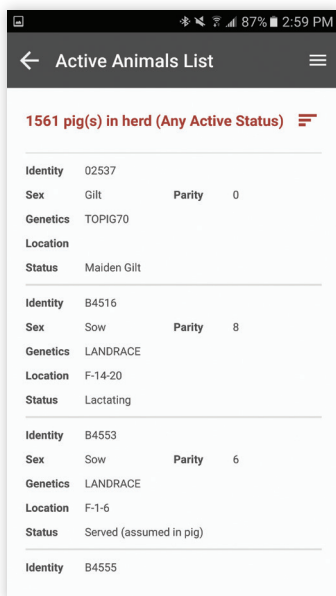

AVAILABLE FOR DOWNLOAD: